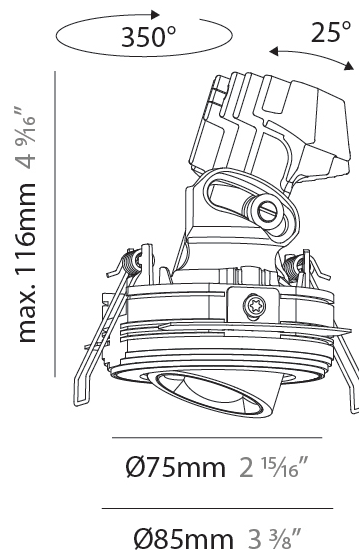

PHYSICAL

Shape: Round
Diameter (mm): 75
Diameter (in): 2 ¹⁵/₁₆
Height (mm): 116
Height (in): 4 ⁹/₁₆
Ceiling Thickness (mm): 10 / 12.5 / 15 / 25
Ceiling Thickness (in): 3/8 or 1/2 or 9/16 or 1
Min. Recessing Depth (mm): 125
Min. Recessing Depth (in): 4 ¹⁵/₁₆
Light Distribution: Direct
Diffuser: Lens Pack - Spread Lens / Linear Spread Lens / Honeycomb Louver
Fixture Finish: SSR / BKV / CWI / CRY / HAB / UFT / ITA / RUA / FTG / MYG / LOD / PUS / FRO / FUP / KIA / POP / BLS / SPG / MEY / GOH / GUM / CHC / COM / ABZ / JAG / OBR / MOS / ROR
Fixture Material: Aluminum Die Cast
Cut-out Measurements: D. 86mm / 3 3/8"

ELECTRICAL

Lamp Type: LED (Zhaga Standard)
Input Wattage (W): 14
Total Output Wattage (W): 12.7
Dimming: Dali Dimming
Driver Included: No
Driver Location: Recessed Housing
Driver Type: Constant Current - Universal (120Vac only for DALI driver)
Driver Class: Class 2
Input Voltage (V): 120 - 277
Constant Current (MA): 700

LED

Number of LEDs: 1
Color Temperature (°K): 2700-6500 Tunable White
Max. Delivered Lumen (lm): 1129
Nominal Lumen (lm): 1460
CRI: >90 CRI
Lamp Life (hrs): 50000
Special LEDs offerings: Tunable White

OPTICAL

Reflector°: 36
Adjustability: Rotational 350° / Tilt 25°

RATINGS AND CERTIFICATIONS

Certified By: Certified for North American Standards
IP rating: IP20