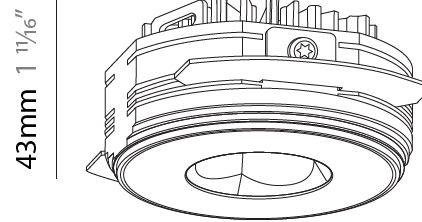

GENERAL

Series: Oiko Pro Round
Subseries: Oiko Pro Round Fixed
Brand: Prolicht
Division: Architectural
Mounting Type: Trimless
Mounting Location: Ceiling
Subcategory: Downlight

PHYSICAL

Shape: Round
Diameter (mm): 75
Diameter (in): 2 15/16
Height (mm): 43
Height (in): 1 11/16
Ceiling Thickness (mm): 10 / 12.5 / 15 / 25
Ceiling Thickness (in): 3/8 or 1/2 or 9/16 or 1
Min. Recessing Depth (mm): 50
Min. Recessing Depth (in): 1 15/16
Light Distribution: Direct
Diffuser: Lens Pack - Spread Lens / Linear Spread Lens / Honeycomb Louver
Fixture Finish: SSR / BKV / CWI / CRY / HAB / UFT / ITA / RUA / FTG / MYG / LOD / PUS / FRO / FUP / KIA / POP / BLS / SPG / MEY / GOH / GUM / CHC / COM / ABZ / JAG / OBR / MOS / ROR
Fixture Material: Aluminum Die Cast
Cut-out Measurements: 86mm / 2 11/16" Diameter

ELECTRICAL

Lamp Type: LED (Zhaga Standard)
Input Wattage (W): 14
Total Output Wattage (W): 12.7
Dimming: Dali Dimming
Driver Included: No
Driver Location: Recessed Housing
Driver Type: Constant Current - Universal (120Vac only for DALI driver)
Driver Class: Class 2
Input Voltage (V): 120 - 277
Constant Current (MA): 700

LED

Color Temperature (°K): 2700-6500 Tunable White
Max. Delivered Lumen (lm): 1381
Nominal Lumen (lm): 1460
CRI: >90 CRI
Lamp Life (hrs): 50000
Special LEDs offerings: Tunable White

OPTICAL

Reflector°: 62
Adjustability: Fixed

RATINGS AND CERTIFICATIONS

Certified By: Certified for North American Standards
IP rating: IP20

43mm 1 11/16"

Ø75mm 2 15/16"

Ø85mm 3 3/8"