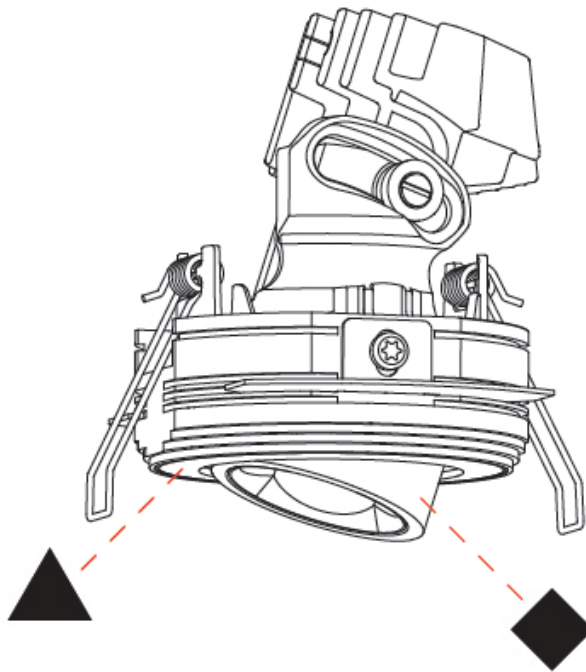

OIKO PRO ROUND ADJUSTABLE TRIMLESS

A35885-

PROJECT	_____
TYPE	_____
SPECIFIER	_____
QUANTITY	_____
DATE	_____