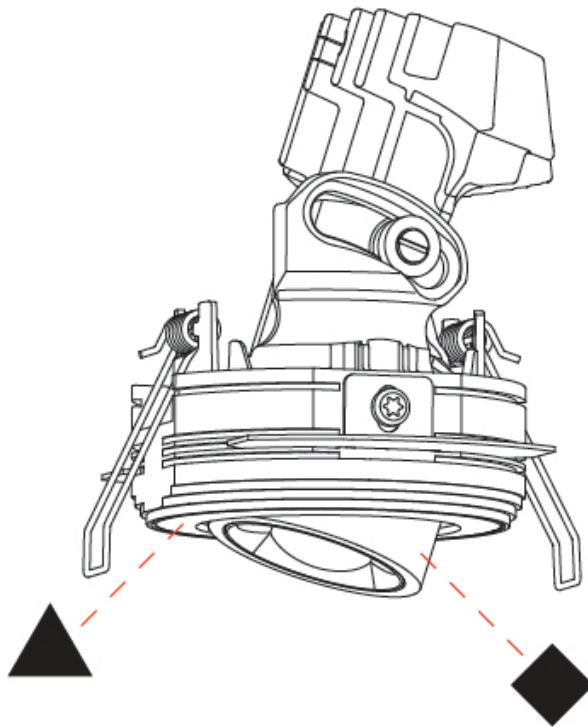

OIKO PRO ROUND ADJUSTABLE TRIMLESS

A35884-

PROJECT	_____
TYPE	_____
SPECIFIER	_____
QUANTITY	_____
DATE	_____

A