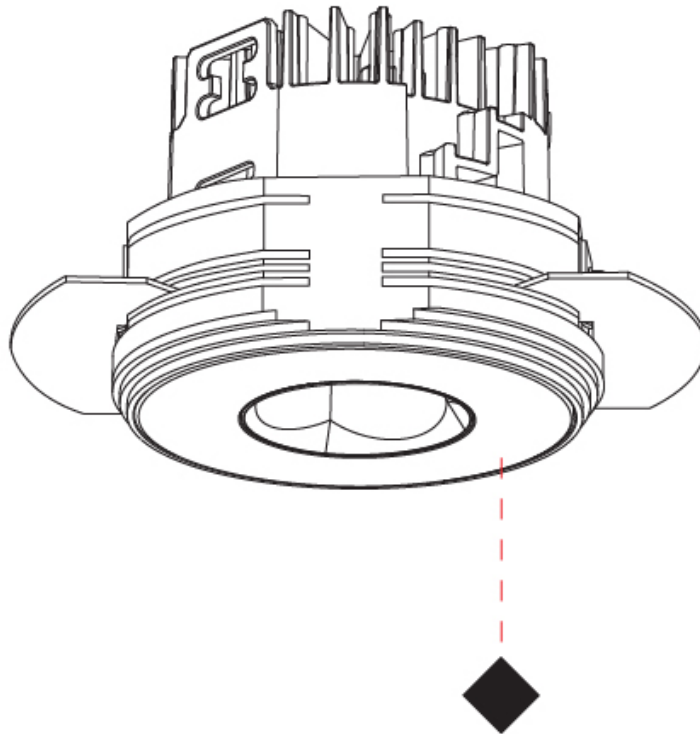

OIKO PRO ROUND FIXED TRIMLESS

A35881-

PROJECT	_____
TYPE	_____
SPECIFIER	_____
QUANTITY	_____
DATE	_____