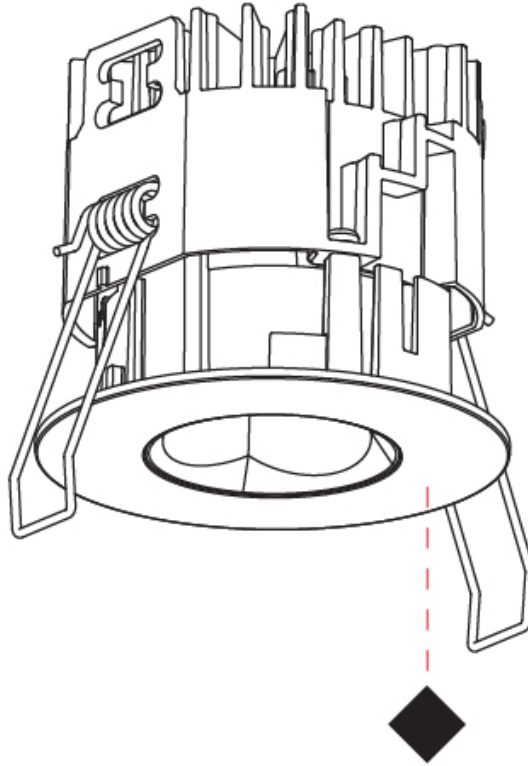

OIKO PRO ROUND FIXED RECESSED

A35871-

PROJECT _____

TYPE _____

SPECIFIER _____

QUANTITY _____

DATE _____